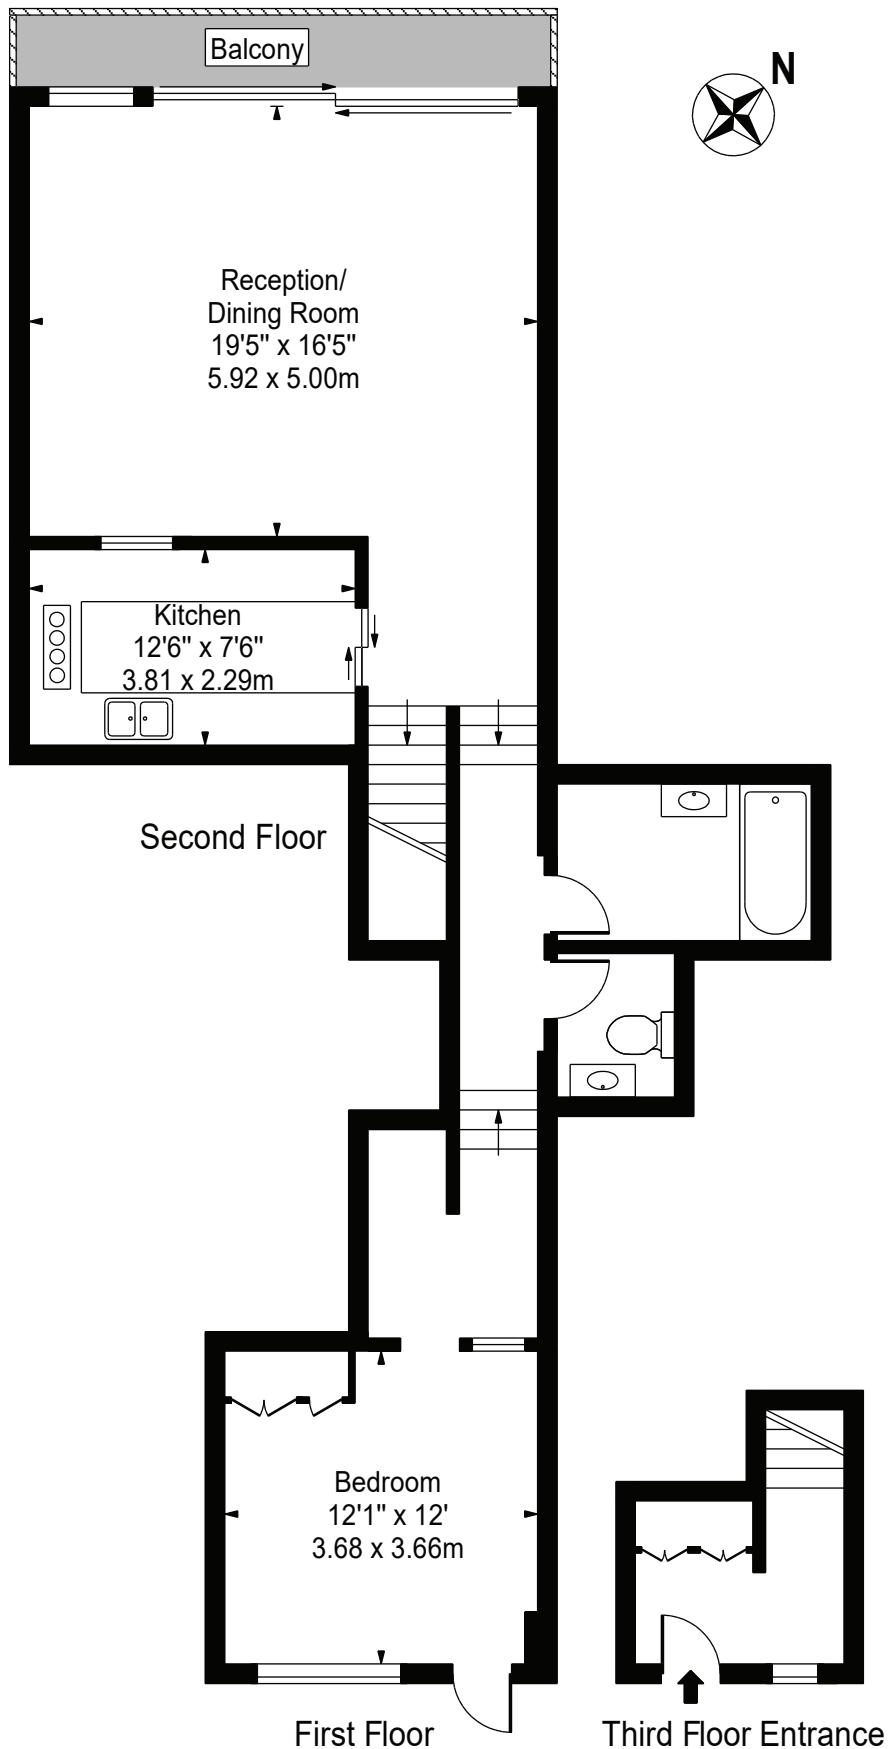

Willoughby House

Approx. Gross Internal Area 902 Sq Ft - 83.80 Sq M

For Illustration Purposes Only - Not To Scale

This floor plan should be used as a general outline for guidance only and does not constitute in whole or in part an offer or contract. Any intending purchaser or lessee should satisfy themselves by inspection, searches, enquiries and full survey as to the correctness of each statement. Any areas, measurements or distances quoted are approximate and should not be used to value a property or be the basis of any sale or let.