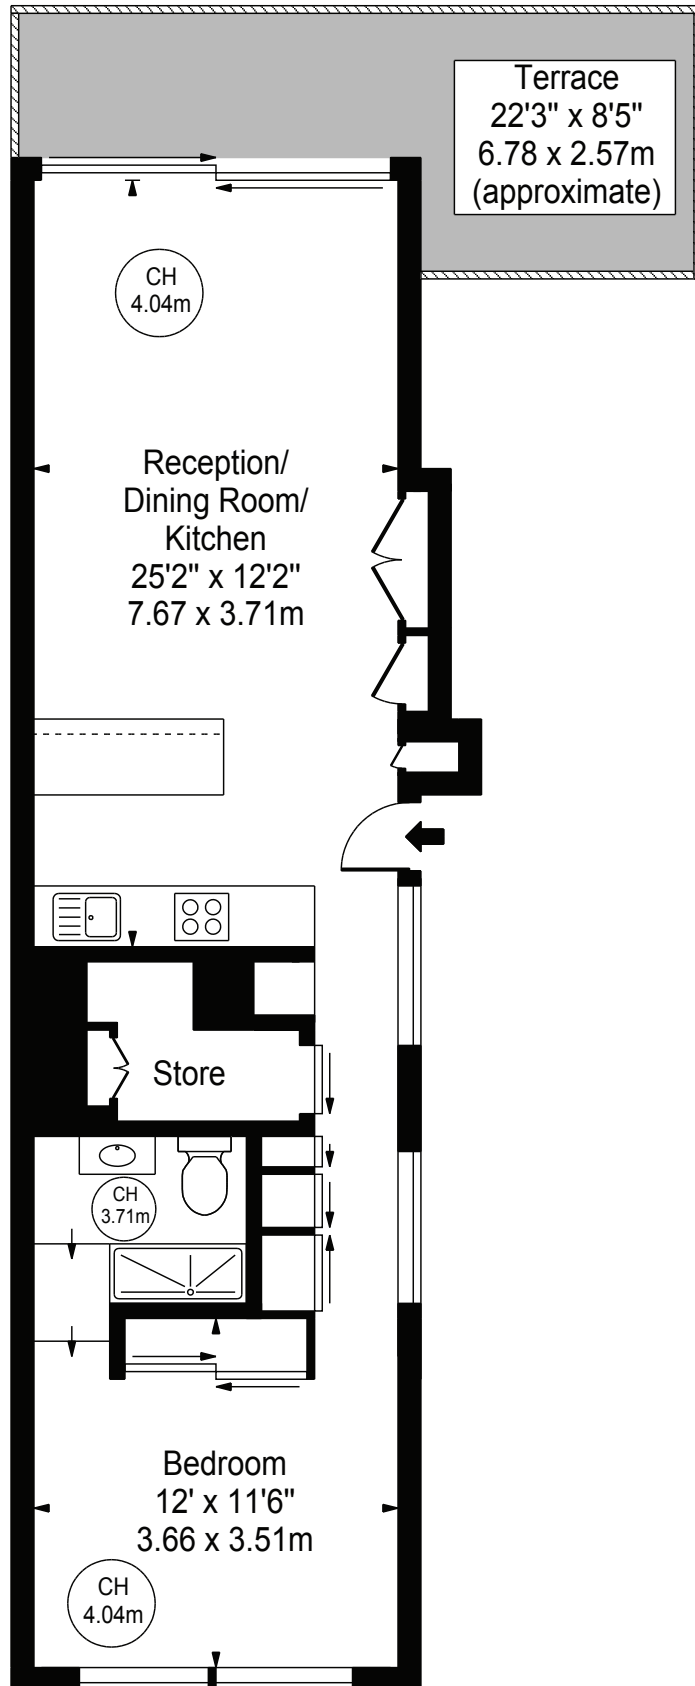

# Defoe House

Approx. Gross Internal Area 599 Sq Ft - 55.65 Sq M

## Seventh Floor

For Illustration Purposes Only - Not To Scale

This floor plan should be used as a general outline for guidance only and does not constitute in whole or in part an offer or contract. Any intending purchaser or lessee should satisfy themselves by inspection, searches, enquiries and full survey as to the correctness of each statement. Any areas, measurements or distances quoted are approximate and should not be used to value a property or be the basis of any sale or let.